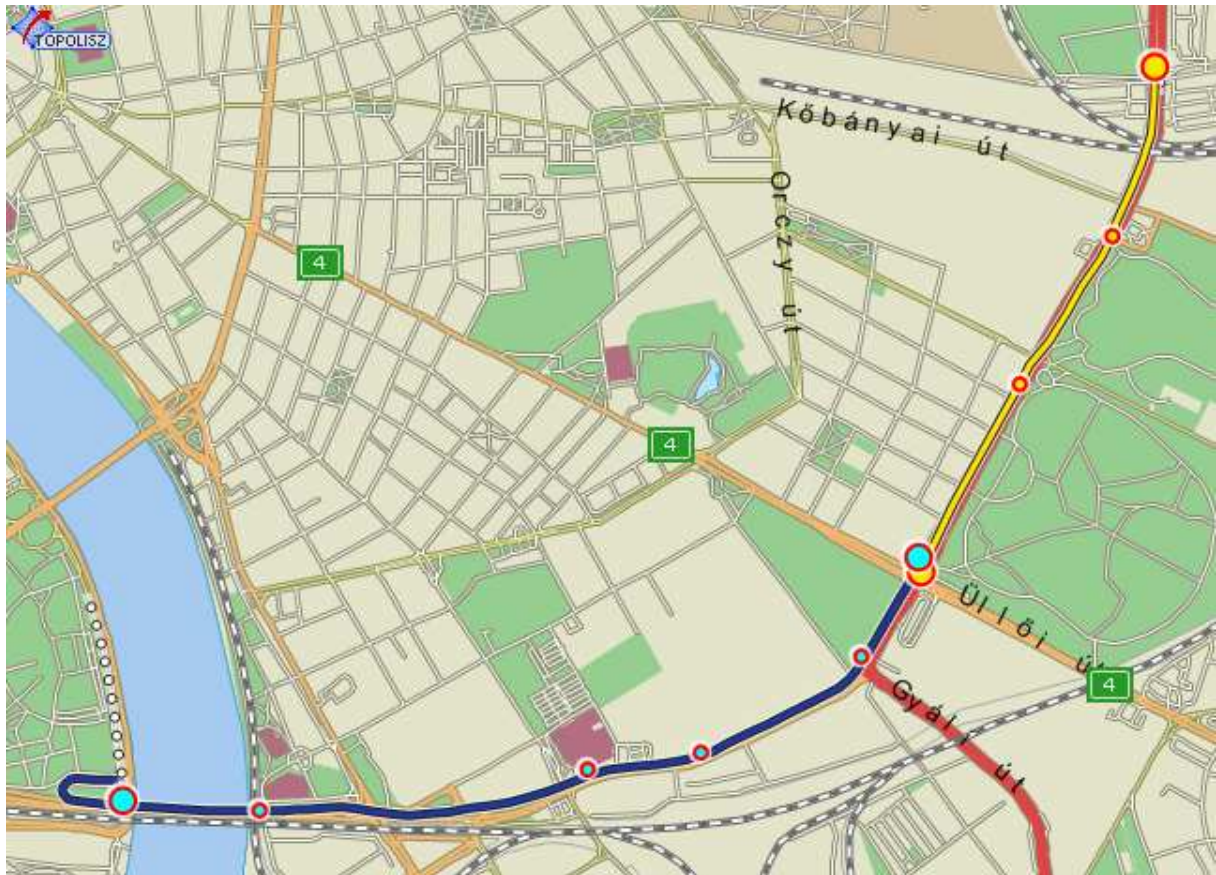

## Approaching the conference venue (Eötvös Loránd University) from Achat Premium Hotel by public transport

Take the tram Nr. 1 or 1A at Hidegkúti Nándor Stadion, get off at Népliget M, where take the bus Nr. 103 and go to Petőfi híd, budai hídfő.

Distance: 6,2 km

Duration: 32 minutes

Address of Achat Premium Hotel: 1101 Budapest, Hungária körút 5.

Address of Eötvös Loránd University (ELTE): 1117 Budapest, Pázmány sétány 1/A