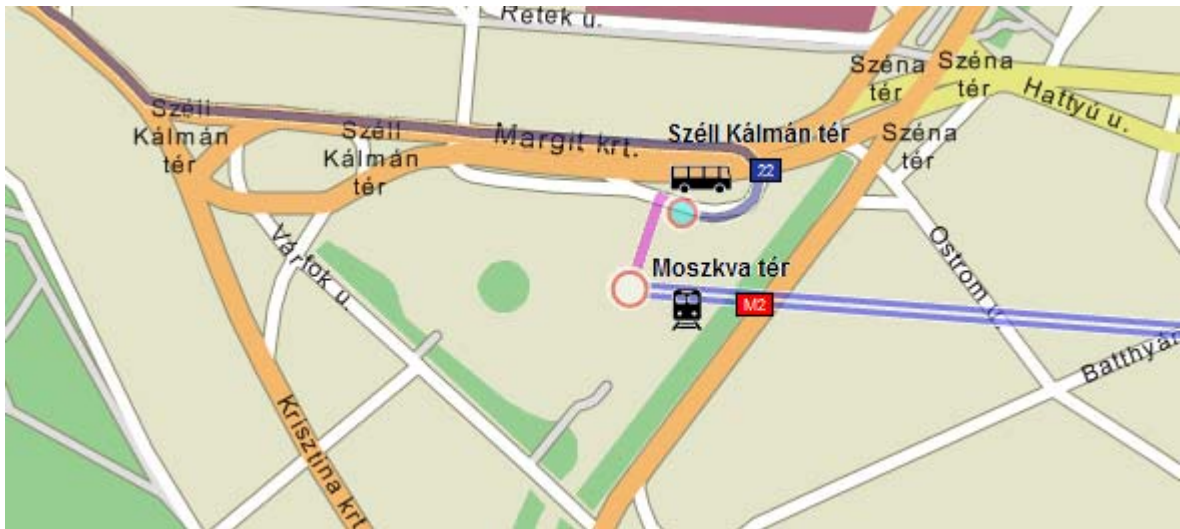

Achat Premium Hotel Budapest**** → MOME

Running-time: 40-45 min

From: Hungária körút 5.
To: Zugligeti út 9.

Hungária körút station: take on 37A tram

Blaha Lujza tér: take off 37A tram and take on M2 metro.

Széll Kálmán tér (former Moszkva tér): take off M2 metro and take on 22 bus

Szénpalota station: take off 22 bus, and go Zugligeti út.