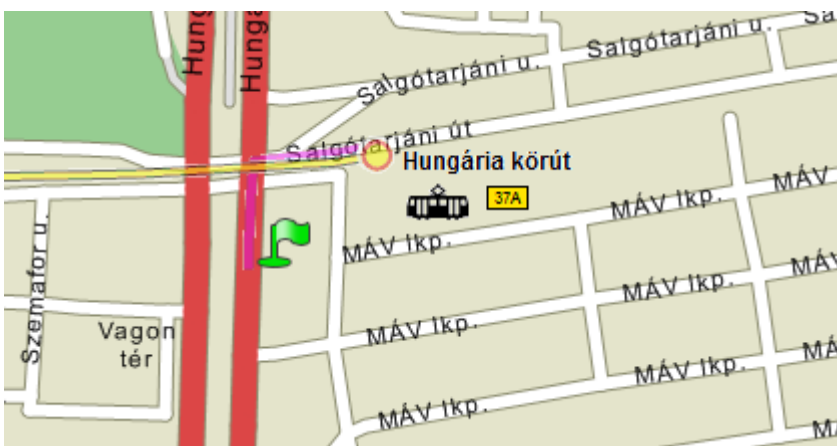

Achat Premium Hotel Budapest**** → MOME

Running-time: 40-45 min

From: Hungária körút 5.
To: Zugligeti út 9.

Hungária körút station: take on 37A tram

Blaha Lujza tér: take off 37A tram and take on M2 metro.

Széll Kálmán tér (former Moszkva tér): take off M2 metro and take on 22 bus

Szénpalota station: take off 22 bus, and go Zugligeti út.