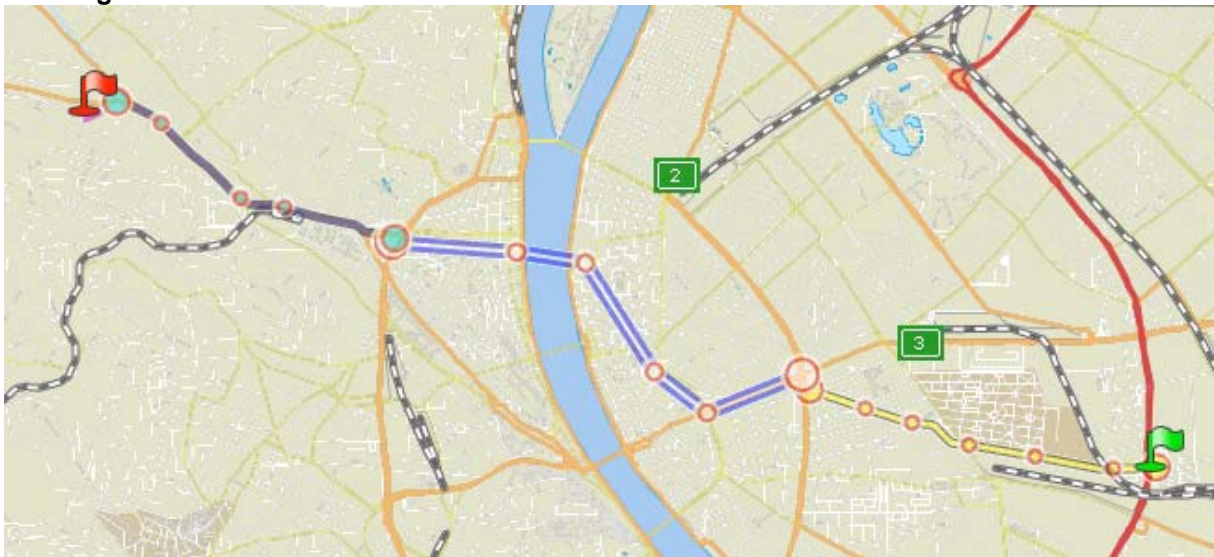

Achat Premium Hotel Budapest**** → MOME

Running-time: 40-45 min

From: Hungária körút 5.
To: Zugligeti út 9.

Hungária körút station: take on 37A tram

Blaha Lujza tér: take off 37A tram and take on M2 metro.

Széll Kálmán tér (former Moszkva tér): take off M2 metro and take on 22 bus

Szénpalota station: take off 22 bus, and go Zugligeti út.