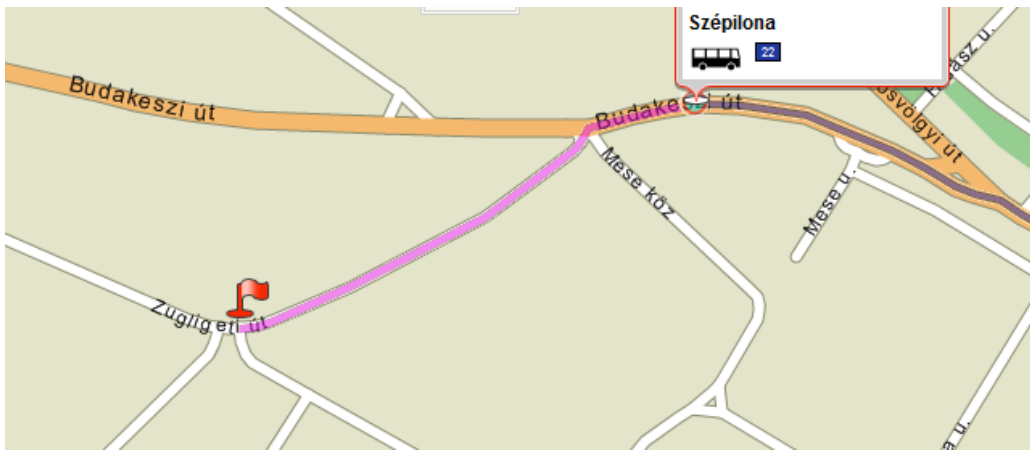

Achat Premium Hotel Budapest**** → MOME

Running-time: 40-45 min

From: Hungária körút 5.
To: Zugligeti út 9.

Hungária körút station: take on 37A tram

Blaha Lujza tér: take off 37A tram and take on M2 metro.

Széll Kálmán tér (former Moszkva tér): take off M2 metro and take on 22 bus

Szénpalota station: take off 22 bus, and go Zugligeti út.