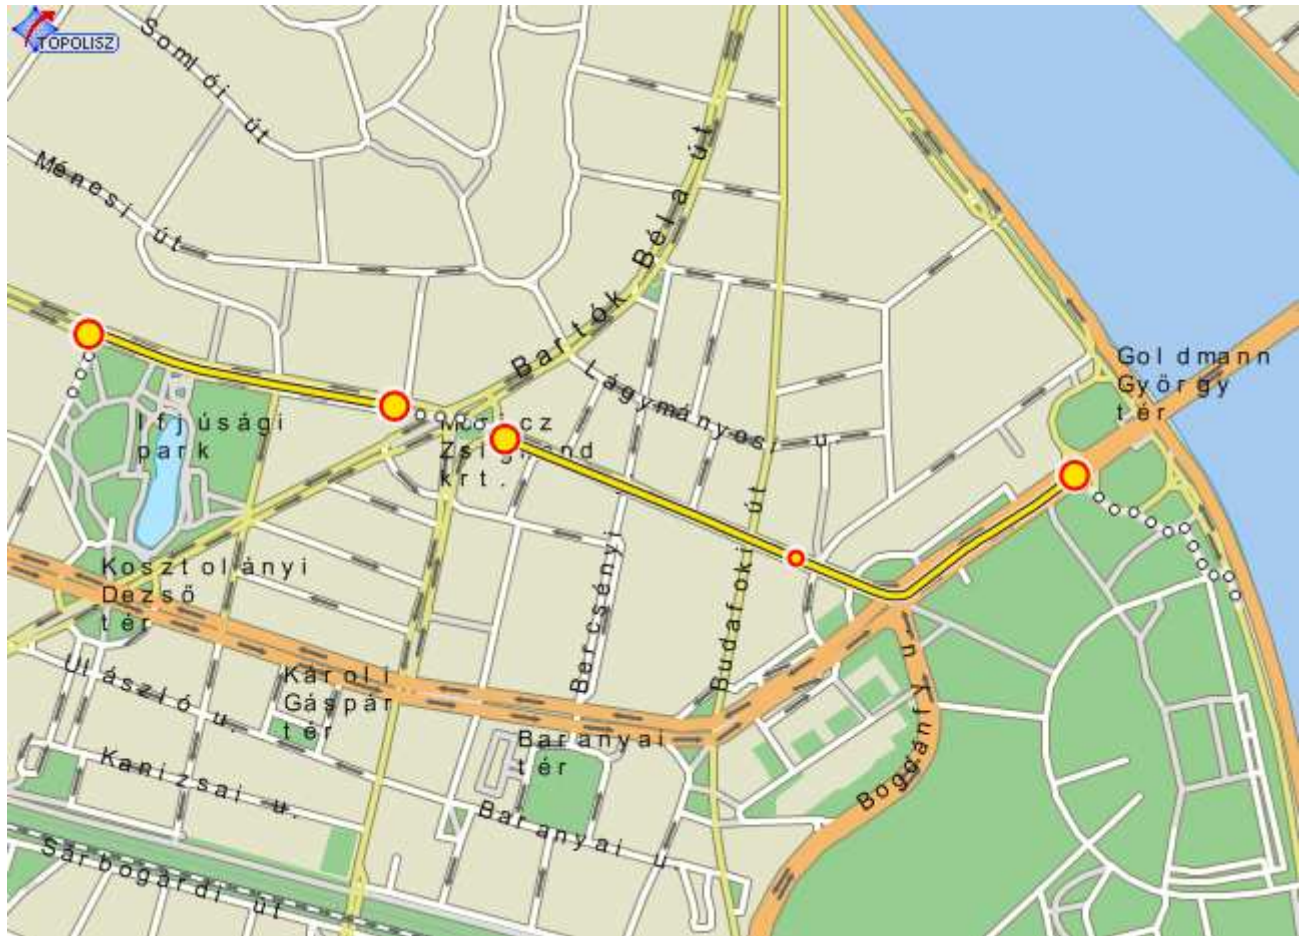

Approaching the conference venue (Eötvös Loránd University)
from Hotel Flamenco by public transport

Take the tram Nr. 61 at Tas vezér utca, get off at Móra Zsigmond körtér, then take the tram Nr. 6 and get off at Petőfi híd, budai hídfő.

Distance: 2,1 km

Duration: 19 minutes

Address of Hotel Flamenco: 1113 Budapest, Tas vezér utca 3-7.

Address of Eötvös Loránd University (ELTE): 1117 Budapest, Pázmány sétány 1/A