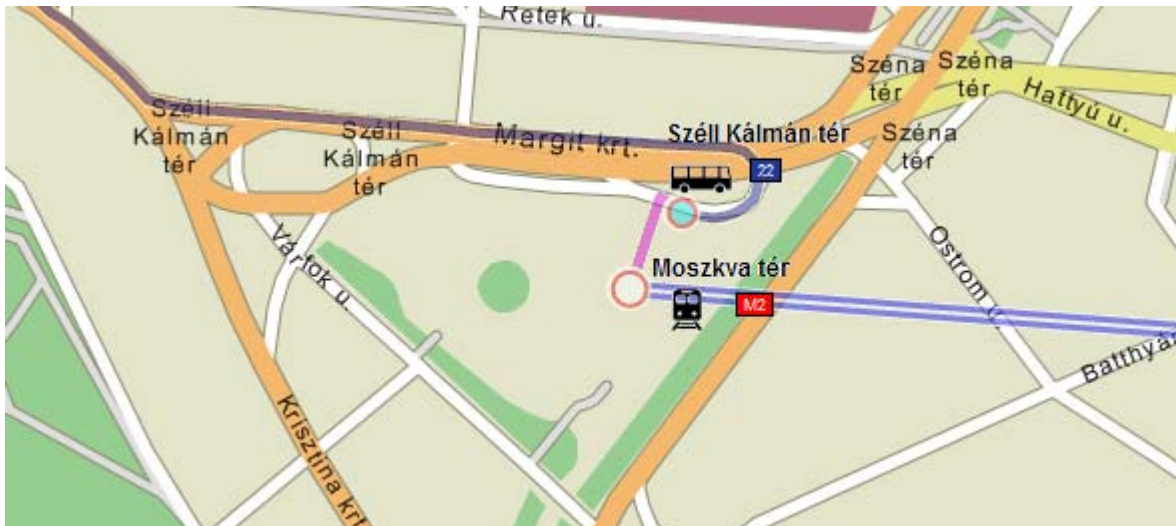

## Hotel Radio Inn\*\* → MOME

Running-time: 35min

From: Benczúr u. 19.

To: Zuglogeti út 9.

Bajza utca station: take on M1 metro.

Deák Ferenc tér station: take off M1 and take on M2 metro

**Széll Kálmán tér (former Moszkva tér): take off M2 metro and take on 22 bus**

**Szénpilona station: take off 22 bus, and go Zugligeti út.**