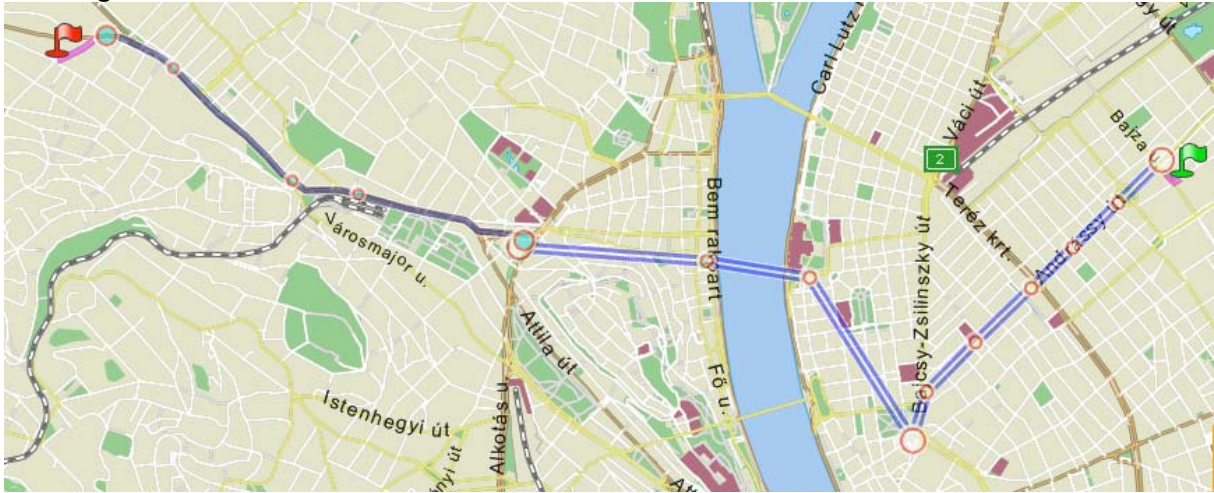

## Hotel Radio Inn\*\* → MOME

Running-time: 35min

From: Benczúr u. 19.

To: Zuglogeti út 9.

Bajza utca station: take on M1 metro.

Deák Ferenc tér station: take off M1 and take on M2 metro

**Széll Kálmán tér (former Moszkva tér): take off M2 metro and take on 22 bus**

**Szénpilona station: take off 22 bus, and go Zugligeti út.**