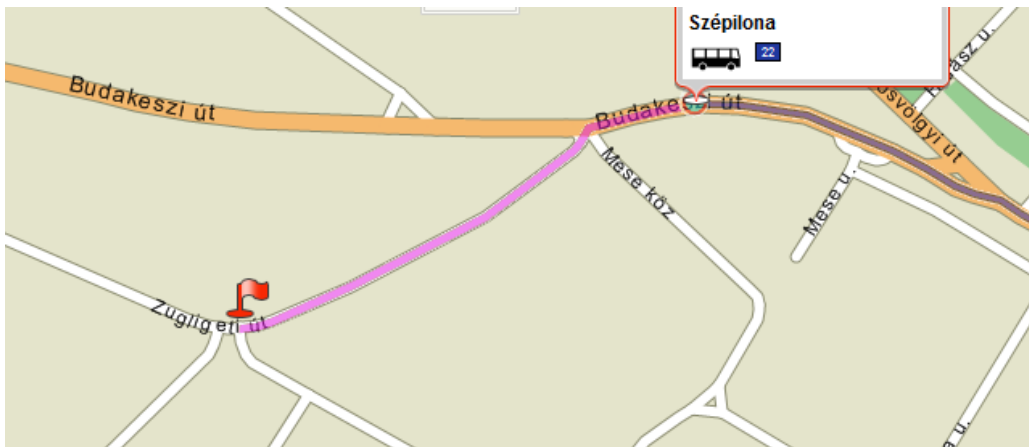

## Hotel Radio Inn\*\* → MOME

Running-time: 35min

From: Benczúr u. 19.

To: Zuglogeti út 9.

Bajza utca station: take on M1 metro.

Deák Ferenc tér station: take off M1 and take on M2 metro

**Széll Kálmán tér (former Moszkva tér): take off M2 metro and take on 22 bus**

**Szénpilona station: take off 22 bus, and go Zugligeti út.**