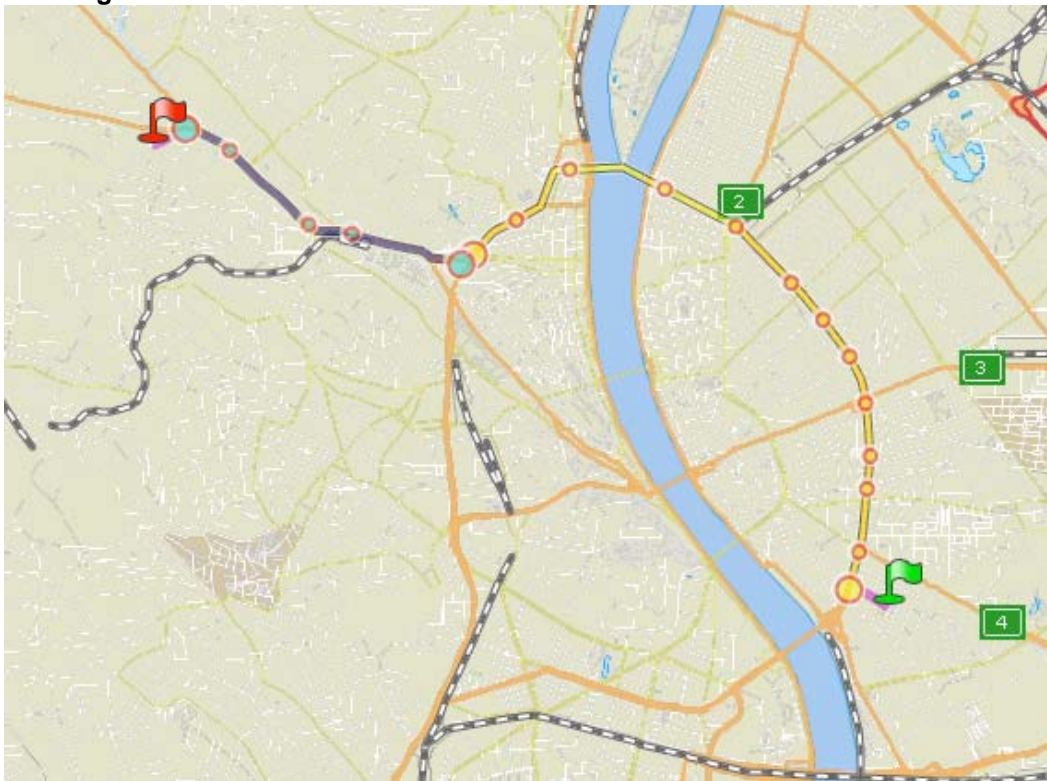

## Hotel Ramada Budapest\*\*\*\*→MOME

Running-time: 45min

From: Tompa u. 30-34.

To: Zugligeti út 9.

Mester utca station: take on 4 or 6 tram.

**Széna tér** (or finall station Széll Kálmán tér former Moszkva tér): take off **4** or **6** tram and **Széll Kálmán tér**: take on **22** bus

**Szépileona station**: take off **22** bus, and go Zugligeti út.