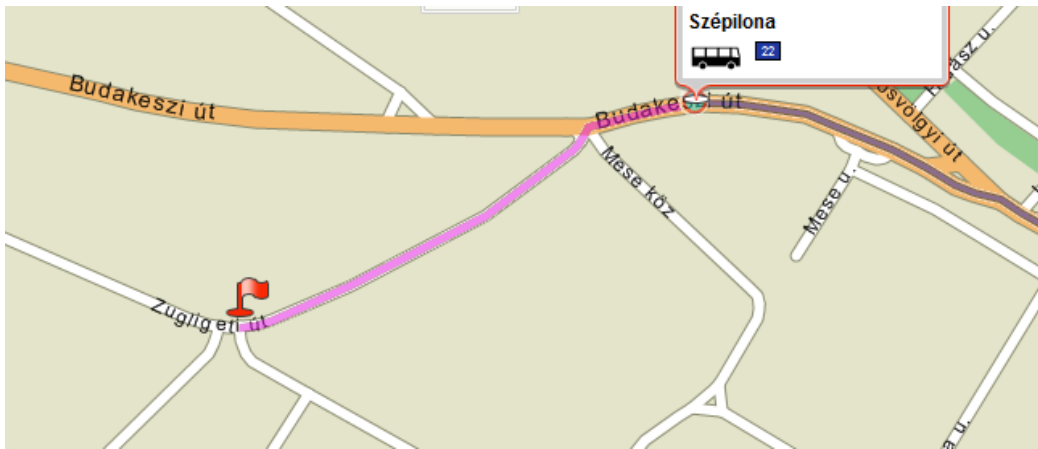

## Hotel Ramada Budapest\*\*\*\*→MOME

Running-time: 45min

From: Tompa u. 30-34.

To: Zugligeti út 9.

Mester utca station: take on 4 or 6 tram.

**Széna tér** (or finall station Széll Kálmán tér former Moszkva tér): take off **4** or **6** tram and **Széll Kálmán tér**: take on **22** bus

**Szépileona station**: take off **22** bus, and go Zugligeti út.