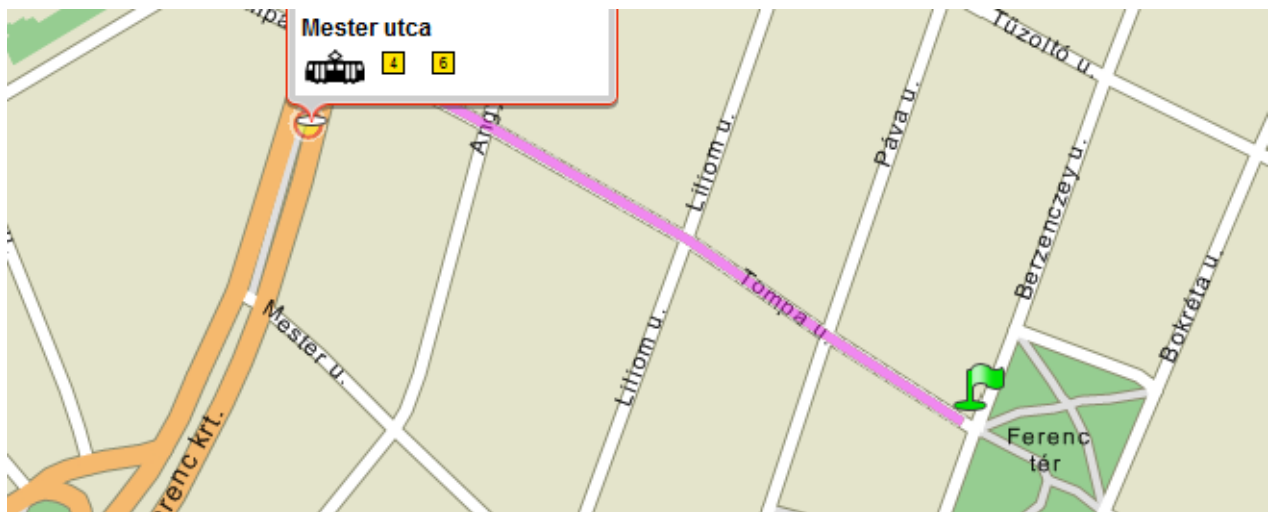

## Hotel Ramada Budapest\*\*\*\*→MOME

Running-time: 45min

From: Tompa u. 30-34.

To: Zugligeti út 9.

Mester utca station: take on 4 or 6 tram.

**Széna tér** (or finall station Széll Kálmán tér former Moszkva tér): take off **4** or **6** tram and **Széll Kálmán tér**: take on **22** bus

**Szépileona station**: take off **22** bus, and go Zugligeti út.