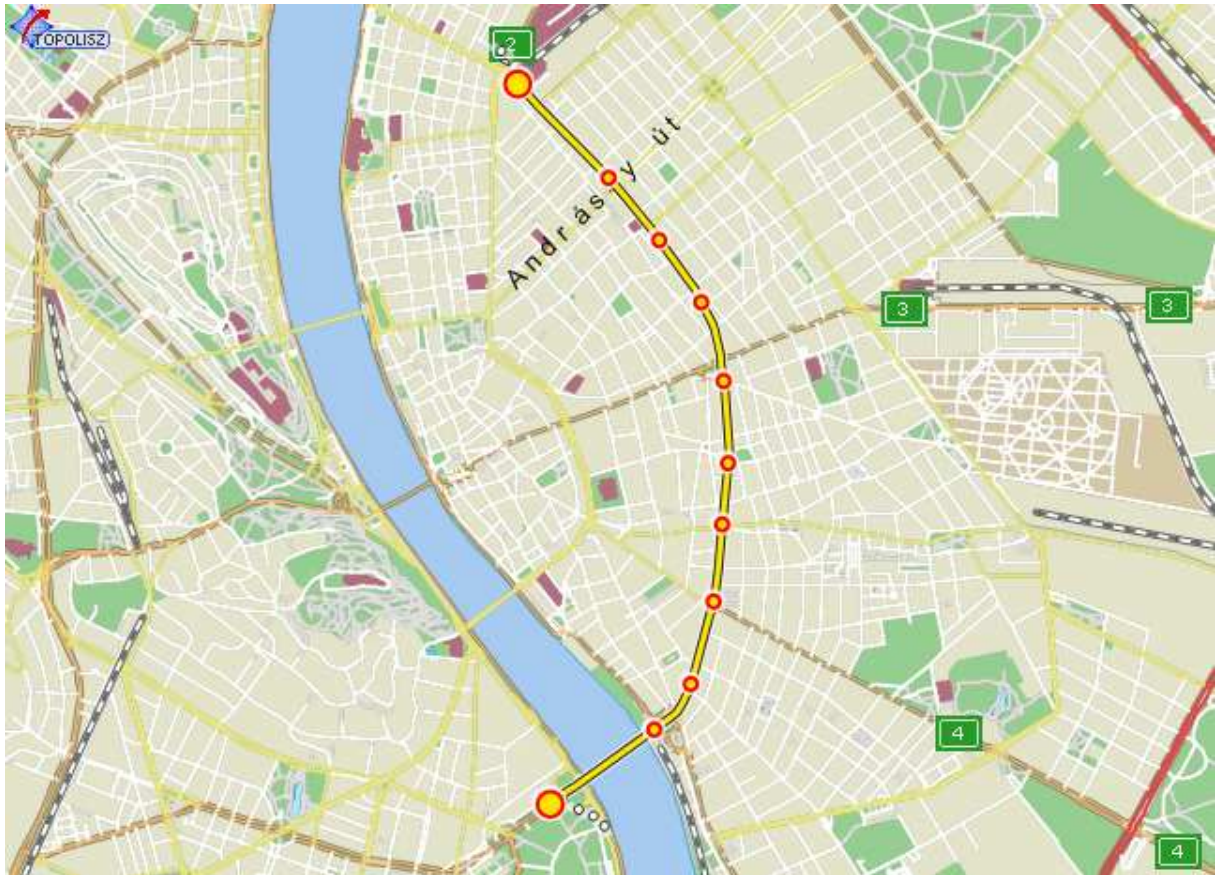

Approaching the conference venue (Eötvös Loránd University) from Metro Hotel by public transport

Take the tram Nr. 4 or 6 at Nyugati Pályaudvar (railway station) and go to Petőfi híd (bridge), budai hídfő (10 stations).

Distance: 5.1 km
Duration: 30 perc

Address of Metro Hotel: 1132 Budapest, Kresz Géza utca 1.
Address of Eötvös Loránd University (ELTE): 1117 Budapest, Pázmány sétány 1/A