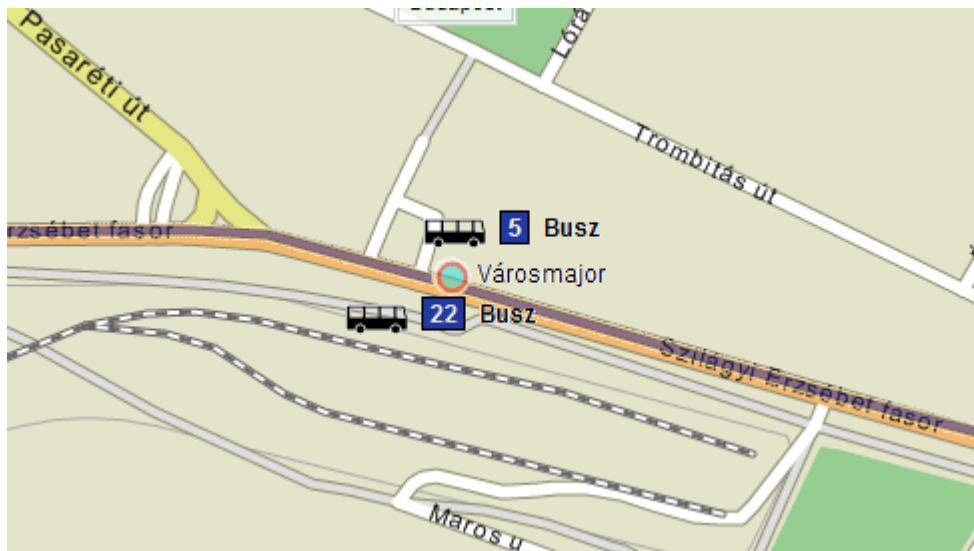

Promenade City Hotel***superior→MOME

Running-time: 30min

From: Budapest, Váci utca 22.
To: Zugligeti út 9.

Ferenciek tere: take on 5 bus

Városmajor: take off 5 bus and take on 22 bus

Szépilegona station: take off 22 bus, and go Zugligeti út.