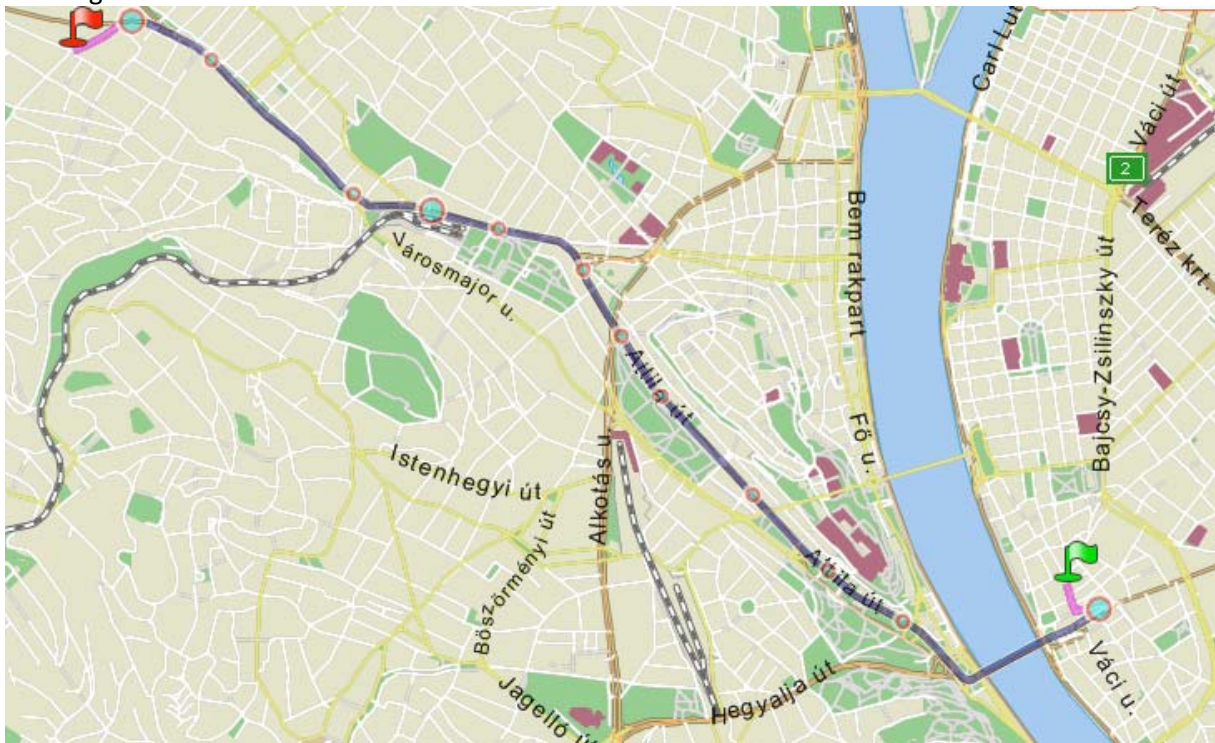

Promenade City Hotel***superior→MOME

Running-time: 30min

From: Budapest, Váci utca 22.
To: Zugligeti út 9.

Ferenciek tere: take on 5 bus

Városmajor: take off 5 bus and take on 22 bus

Szépilegona station: take off 22 bus, and go Zugligeti út.