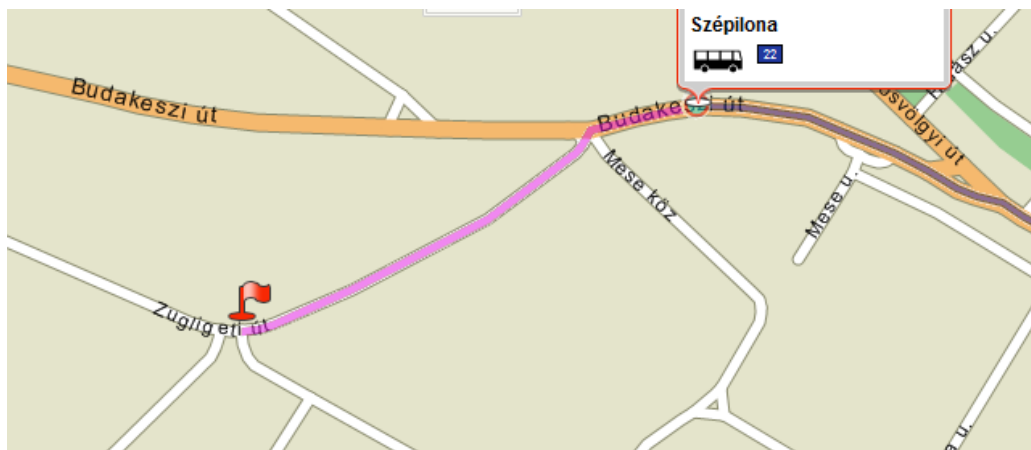

Promenade City Hotel***superior→MOME

Running-time: 30min

From: Budapest, Váci utca 22.
To: Zugligeti út 9.

Ferenciek tere: take on 5 bus

Városmajor: take off 5 bus and take on 22 bus

Szépilegona station: take off 22 bus, and go Zugligeti út.