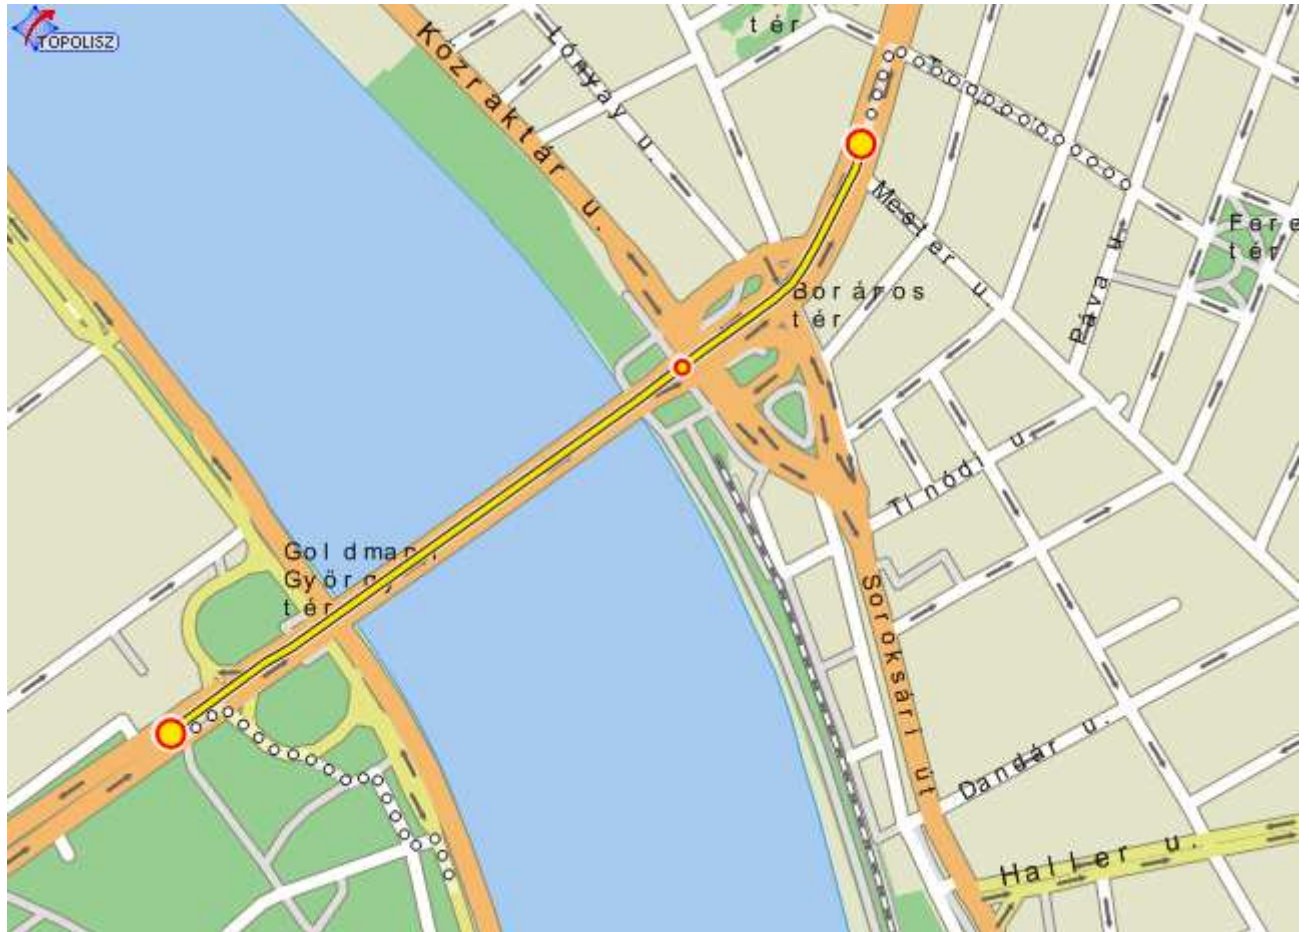

Approaching the conference venue (Eötvös Loránd University) from Hotel Ramada Budapest by public transport

Take the tram Nr. 4 or 6 at Mester utca and go to Petőfi híd, budai hídfő.

Distance: 1.8 km

Duration: 18 minutes

Address of Hotel Ramada Budapest: 1094 Budapest, Tompa u. 30-34.

Address of Eötvös Loránd University: 1117 Budapest, Pázmány sétány 1/A