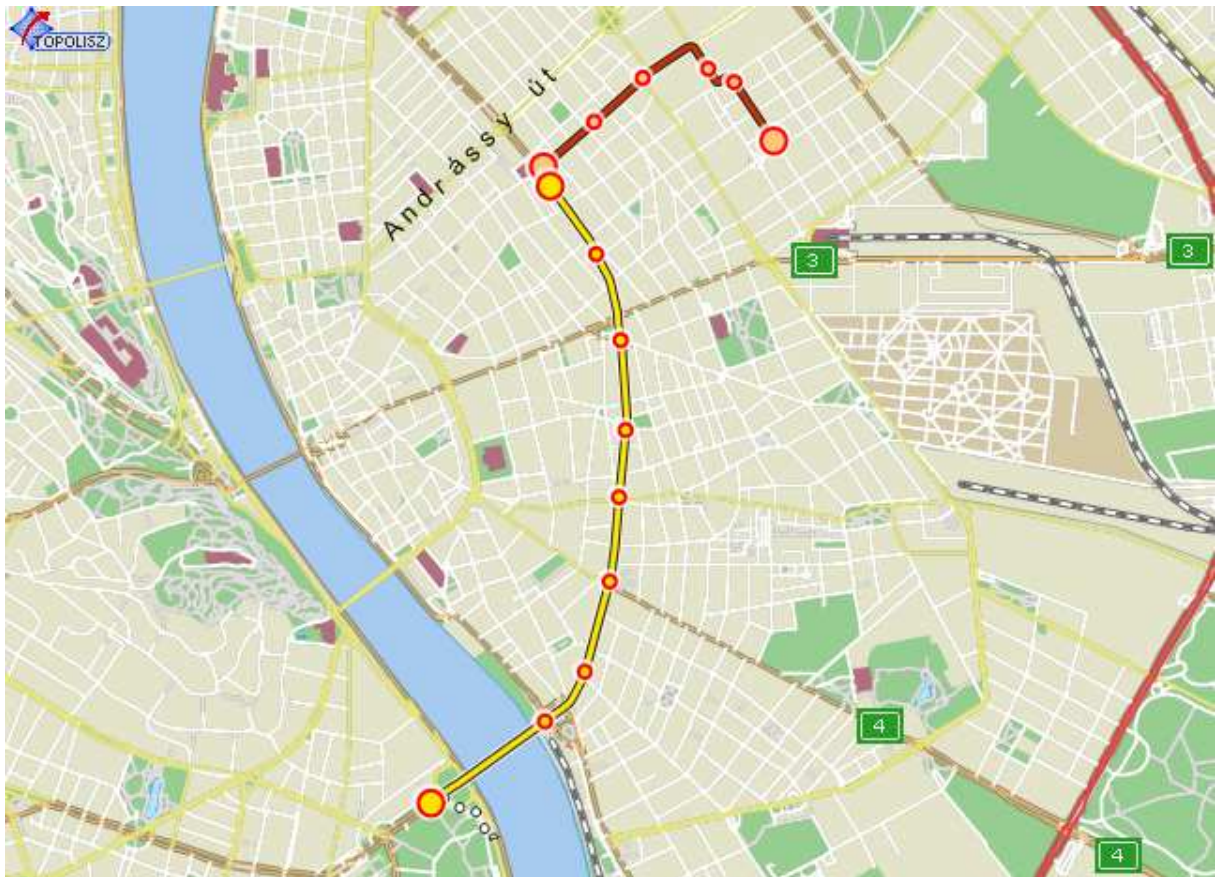

Approaching the conference venue (Eötvös Loránd University)
from Star City Hotel by public transport

Take the trolley-bus Nr. 78 at the station „István út”, then get off at Teréz körút (5 stations), where take the tram Nr. 4 or 6 and go to Petőfi híd, budai hídfő (8 stations).

Distance: 5.5 km
Duration: 34 perc

Address of star City Hotel: 1078 Budapest, István u. 14.
Address of Eötvös Loránd University (ELTE): 1117 Budapest, Pázmány sétány 1/A