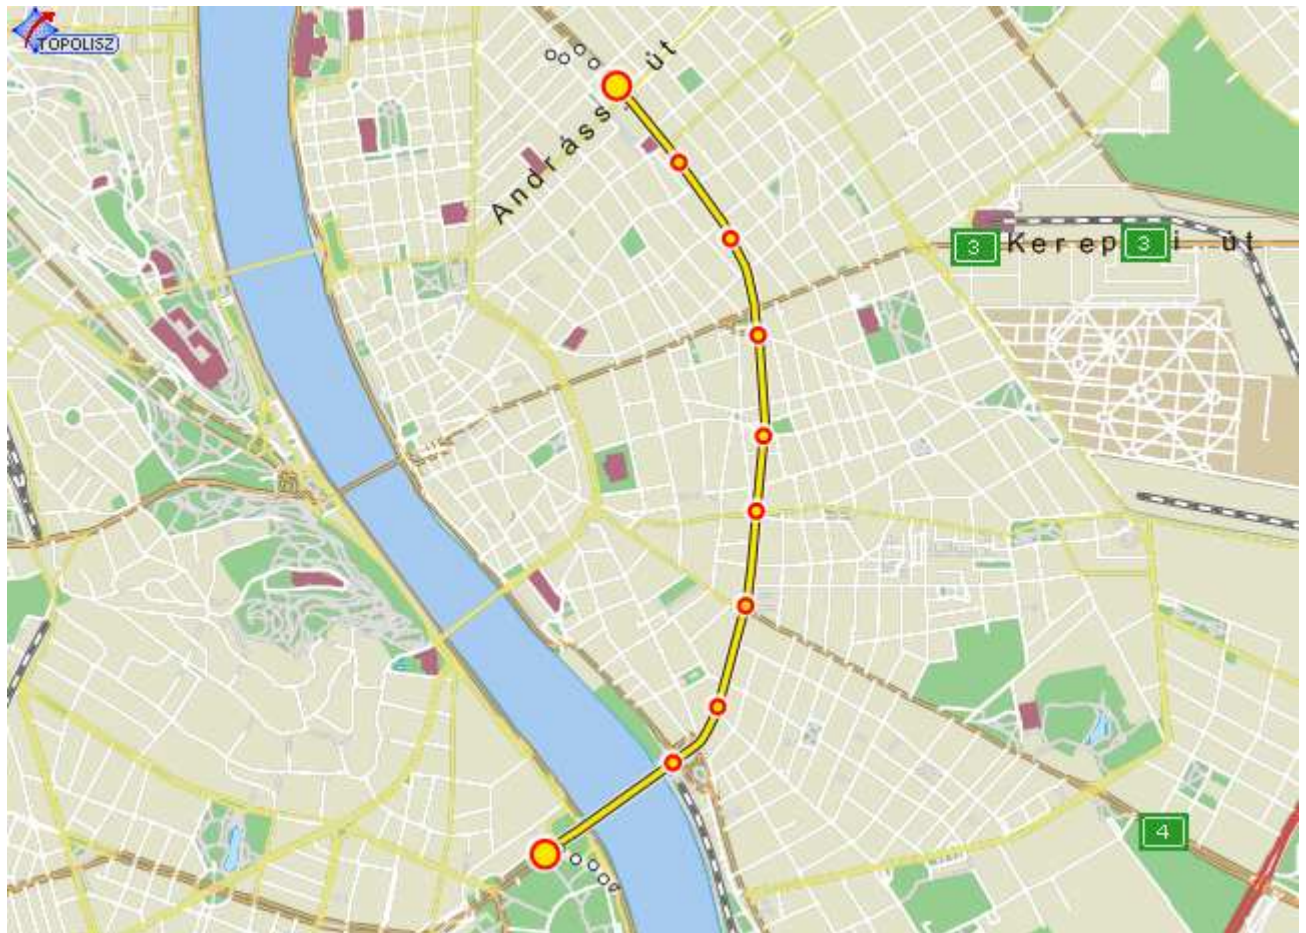

Approaching the conference venue (Eötvös Loránd University)
from Star Inn Hotel Budapest Centrum by public transport

Take the tram Nr. 4 or 6 at Oktogon and get off at Petőfi híd (bridge), budai hídfő.

Distance: 4,7 km
Duration: 31 perc

Address of Star Inn Centrum Budapest: 1066 Budapest, Desseffy u. 36.
Address of Eötvös Loránd University (ELTE): 1117 Budapest, Pázmány sétány 1/A