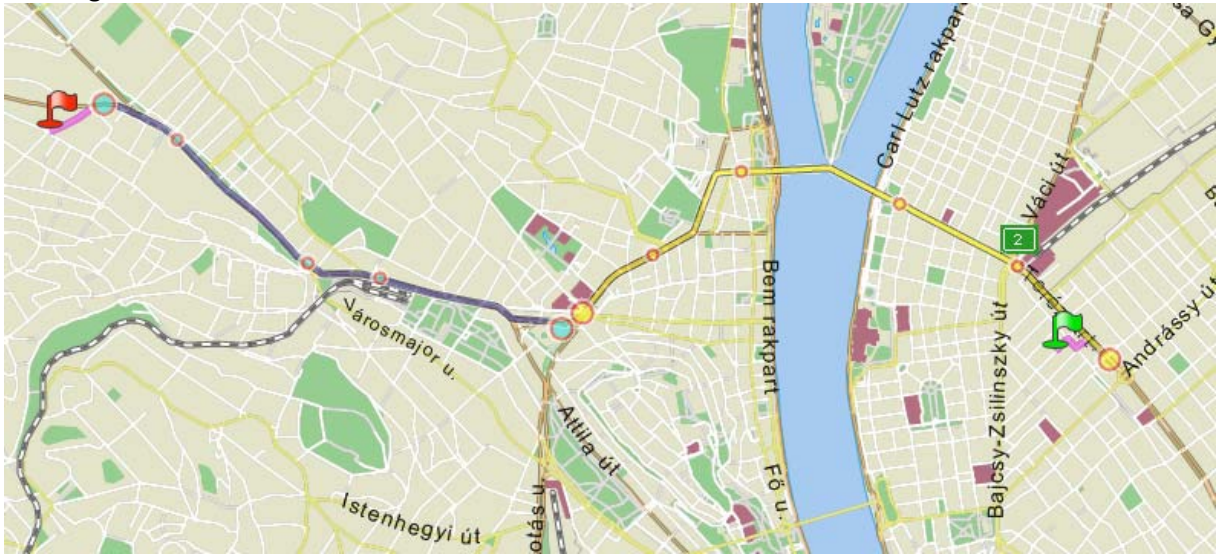

Star Inn Hotel Budapest Centrum*** → MOME

Running-time: 30-35min

From: Address: 1066 Budapest, Dessewffy u. 36
To: Zugligeti út 9.

Oktogon: take on 4 or 6 tram

Széna tér (or final station Széll Kálmán tér former Moszkva tér): take off 4 or 6 tram and Széll Kálmán tér: take on 22 bus

Széplóna station: take off 22 bus, and go Zugligeti út.