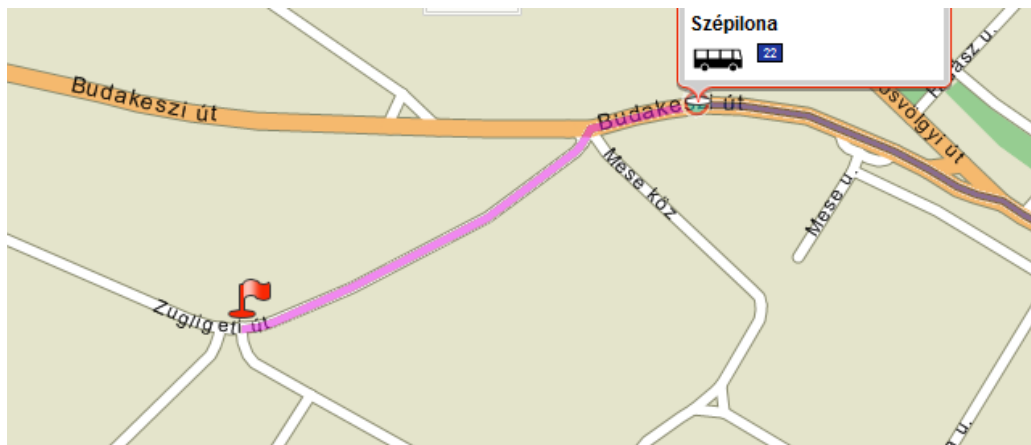

Star Inn Hotel Budapest Centrum*** → MOME

Running-time: 30-35min

From: Address: 1066 Budapest, Dessewffy u. 36
To: Zugligeti út 9.

Oktogon: take on 4 or 6 tram

Széna tér (or final station Széll Kálmán tér former Moszkva tér): take off 4 or 6 tram and Széll Kálmán tér: take on 22 bus

Széplóna station: take off 22 bus, and go Zugligeti út.